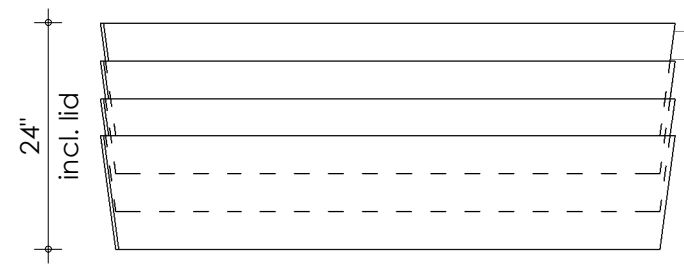

Left-side view

Front view

Right-side view

Rear view

Top view

Transport

**description:**  
TF60 inch - Trickle filter 4x110m

**scale :**  
1 : 20

**date :**  
31-01-2020

**water running height :**