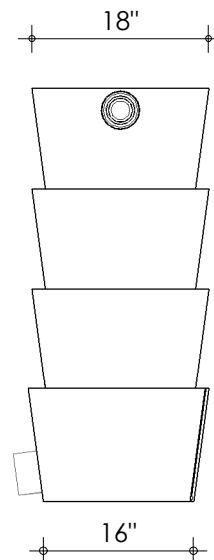

Left-side view

Front view

Right-side view

Rear view

Top view

Transport

**description:**  
TF60 inch - Trickle filter 4x110m

**scale :**  
1 : 20

**date :**  
31-01-2020

**water running height :**