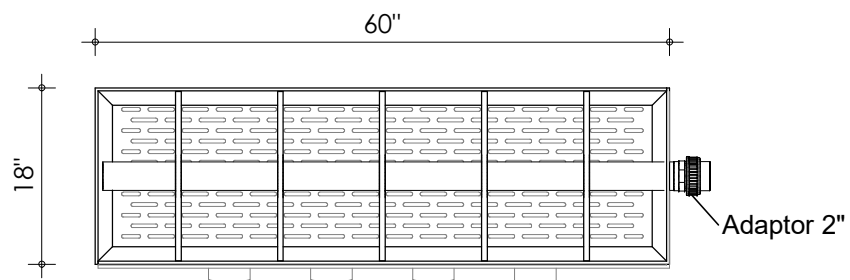

Left-side view

Front view

Right-side view

Rear view

Top view

Transport

**description:**  
TF60 inch - Trickle filter 4x110m

**scale :**  
1 : 20

**date :**  
31-01-2020

**water running height :**