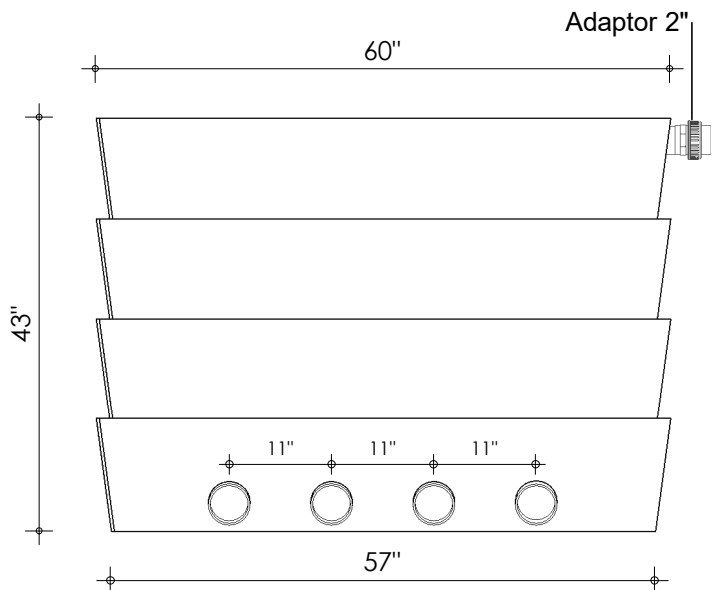

Left-side view

Front view

Right-side view

Rear view

Top view

Transport

**description:**  
TF60 inch - Trickle filter 4x110m

**scale :**  
1 : 20

**date :**  
31-01-2020

**water running height :**